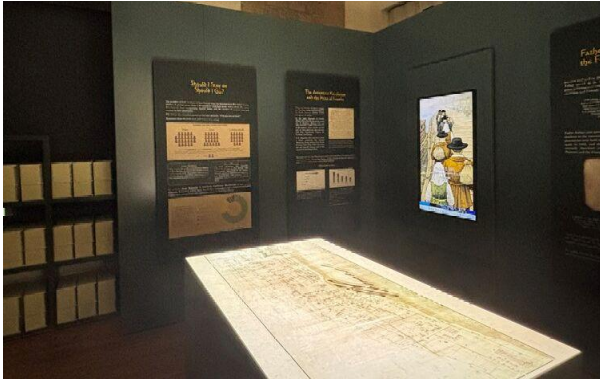

Irish Diaspora in the City of St. Augustine

8:30 a.m.-5:30 p.m.
Free Admission.
Visitor Information Center
10 S. Castillo Dr.,
St. Augustine

[Learn More](#)