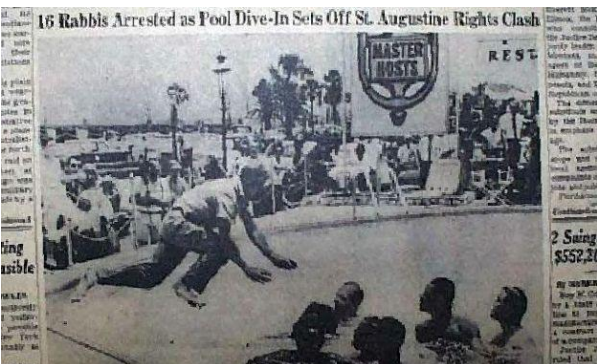

"When the Rabbis Came to Town" at The Waterworks

6-8:30 p.m.
$10 Admission.
184 San Marco Ave.,
St. Augustine

[Learn More](#)