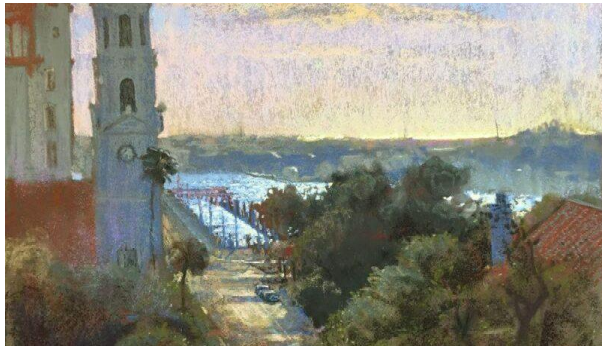

[Learn More](#)

"A Moment in Time: America 250" at Lightner Museum

9 a.m.-5 p.m.
75 King St., St. Augustine

[Learn More](#)

Building America: The Life and Vision of Franklin W. Smith at Villa Zorayda Museum