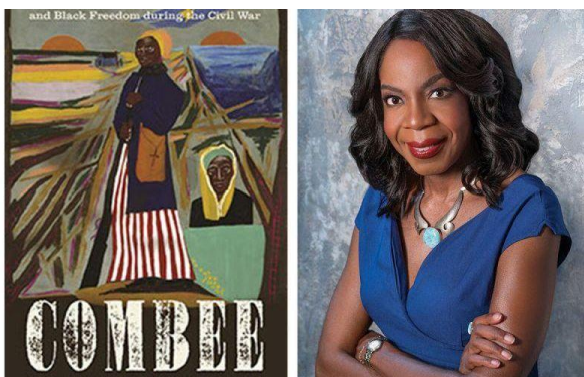

Book Signing with Author Dr. Edda Fields-Black

noon-2 p.m.

$55 Admission.

102 M.L. King Ave.,
St. Augustine

[Learn More](#)