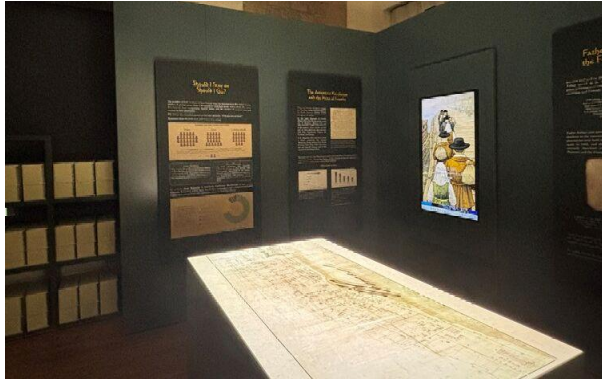

Irish Diaspora in the City of St. Augustine

8:30 a.m.-5:30 p.m.
Free Admission.
Visitor Information Center
10 S. Castillo Dr.,
St. Augustine

[Learn More](#)